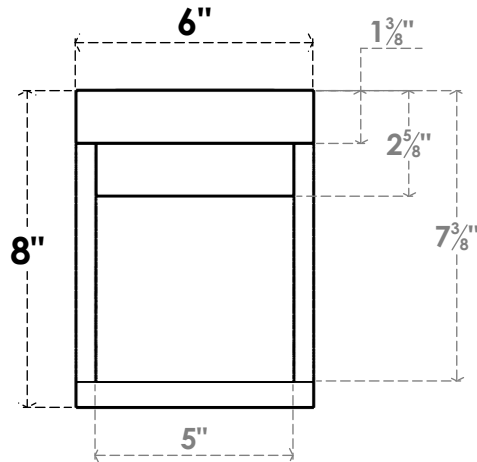

ITEM NUMBER: RFTURO06X08000X16000X008RIV00RCPR

6"W X 8"H X 16"L TIMBERTHANE ROUGH CEDAR RIVERA FAUX WOOD OPEN RAFTER TAIL, 8"L END, PRIMED TAN

ISOMETRIC

GENERATED DATE : 03/02/2023

EKENA MILLWORK
2300 WEST MAIN ST.
CLARKSVILLE, TX 75426
TOLL FREE: 866-607-0453
WWW.EKENAMILLWORK.COM

NOTES

1. INSTALLATION TO BE COMPLETED IN ACCORDANCE WITH MANUFACTURER'S SPECIFICATIONS.
2. DRAWING MAY NOT BE TO SCALE
3. THIS DRAWING IS INTENDED FOR DESIGN AND PLANNING PURPOSES ONLY.
4. ALL INFORMATION CONTAINED HEREIN WAS CURRENT AT THE TIME OF DEVELOPMENT BUT MUST BE REVIEWED AND APPROVED BY THE PRODUCT MANUFACTURER TO BE CONSIDERED ACCURATE.
5. TIMBERTHANE ARCHITECTURAL PRODUCTS ARE MADE FROM HIGH DENSITY URETHANE AND COME FACTORY PRIMED