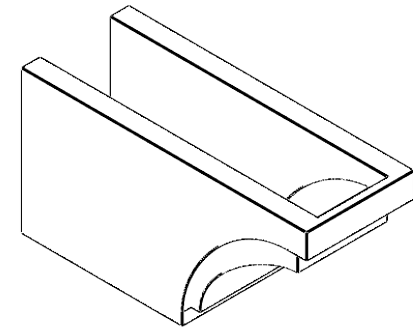

ITEM NUMBER: RFTURO06X08000X16000X008RIV00RCPR

6"W X 8"H X 16"L TIMBERTHANE ROUGH CEDAR RIVERA FAUX WOOD OPEN RAFTER TAIL, 8"L END, PRIMED TAN

ISOMETRIC

GENERATED DATE : 03/02/2023

EKENA MILLWORK
2300 WEST MAIN ST.
CLARKSVILLE, TX 75426
TOLL FREE: 866-607-0453
WWW.EKENAMILLWORK.COM

NOTES

1. INSTALLATION TO BE COMPLETED IN ACCORDANCE WITH MANUFACTURER'S SPECIFICATIONS.
2. DRAWING MAY NOT BE TO SCALE
3. THIS DRAWING IS INTENDED FOR DESIGN AND PLANNING PURPOSES ONLY.
4. ALL INFORMATION CONTAINED HEREIN WAS CURRENT AT THE TIME OF DEVELOPMENT BUT MUST BE REVIEWED AND APPROVED BY THE PRODUCT MANUFACTURER TO BE CONSIDERED ACCURATE.
5. TIMBERTHANE ARCHITECTURAL PRODUCTS ARE MADE FROM HIGH DENSITY URETHANE AND COME FACTORY PRIMED