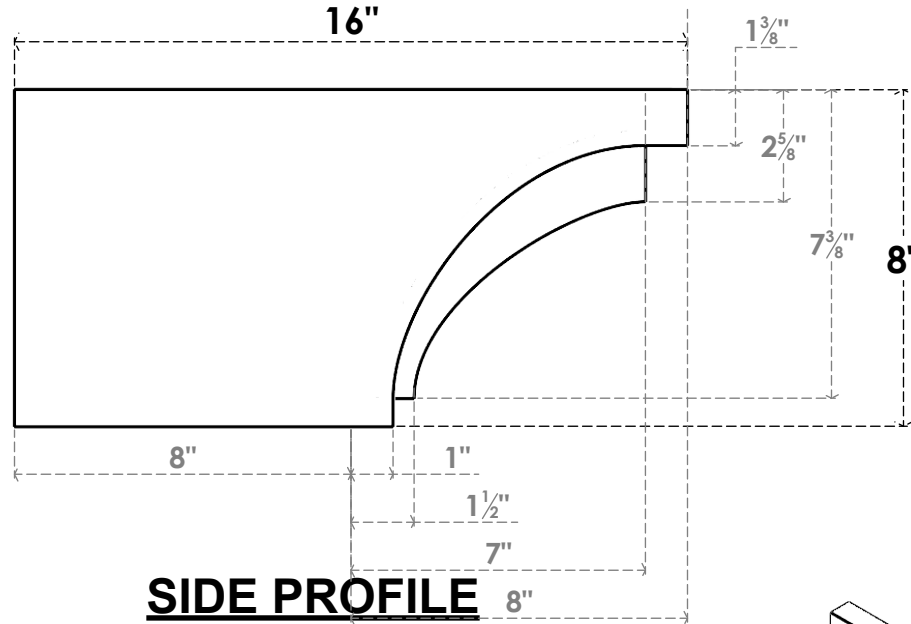

ITEM NUMBER: RFTURO06X08000X16000X008RIV00RCPR

6"W X 8"H X 16"L TIMBERTHANE ROUGH CEDAR RIVERA FAUX WOOD OPEN RAFTER TAIL, 8"L END, PRIMED TAN

ISOMETRIC

GENERATED DATE : 03/02/2023

EKENA MILLWORK
2300 WEST MAIN ST.
CLARKSVILLE, TX 75426
TOLL FREE: 866-607-0453
WWW.EKENAMILLWORK.COM

NOTES

1. INSTALLATION TO BE COMPLETED IN ACCORDANCE WITH MANUFACTURER'S SPECIFICATIONS.
2. DRAWING MAY NOT BE TO SCALE
3. THIS DRAWING IS INTENDED FOR DESIGN AND PLANNING PURPOSES ONLY.
4. ALL INFORMATION CONTAINED HEREIN WAS CURRENT AT THE TIME OF DEVELOPMENT BUT MUST BE REVIEWED AND APPROVED BY THE PRODUCT MANUFACTURER TO BE CONSIDERED ACCURATE.
5. TIMBERTHANE ARCHITECTURAL PRODUCTS ARE MADE FROM HIGH DENSITY URETHANE AND COME FACTORY PRIMED